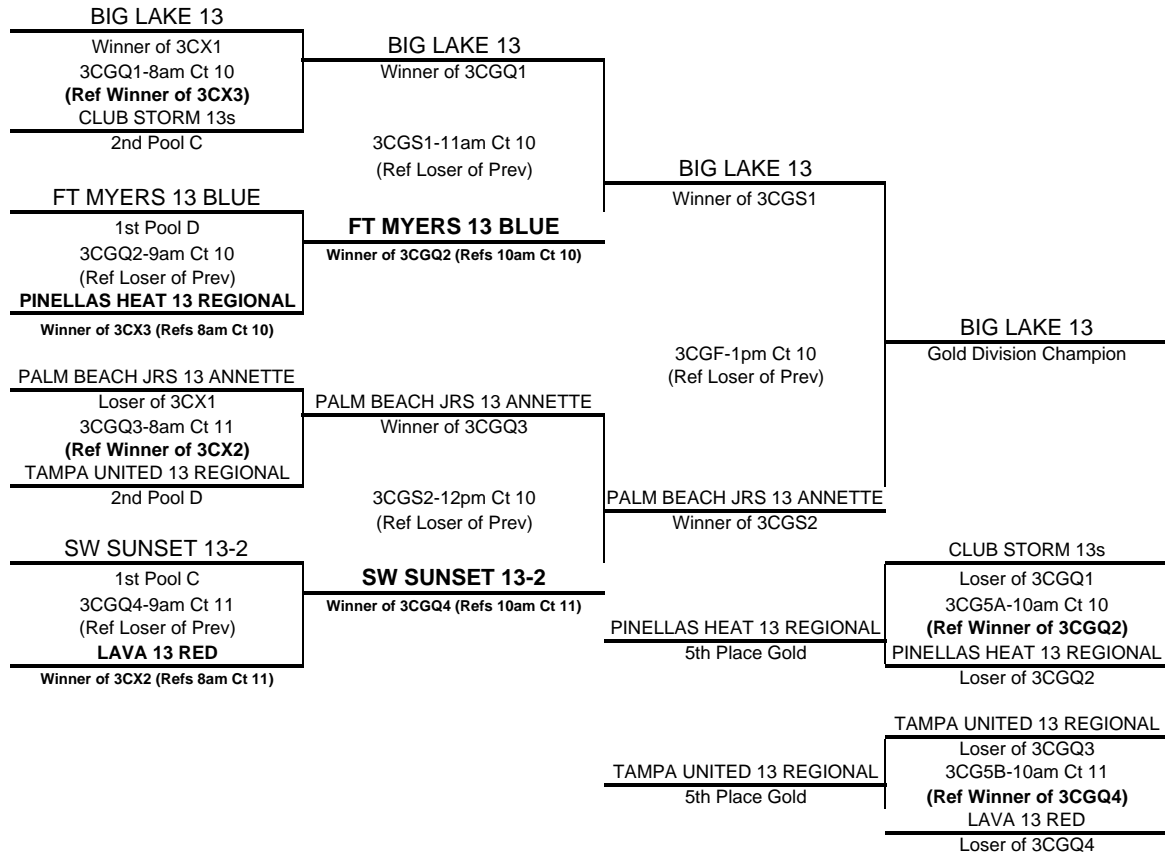

**13 Club Bracket Play and Consolation Matches Schedule-Sunday (Tampa Convention Center)
Gold Bracket**