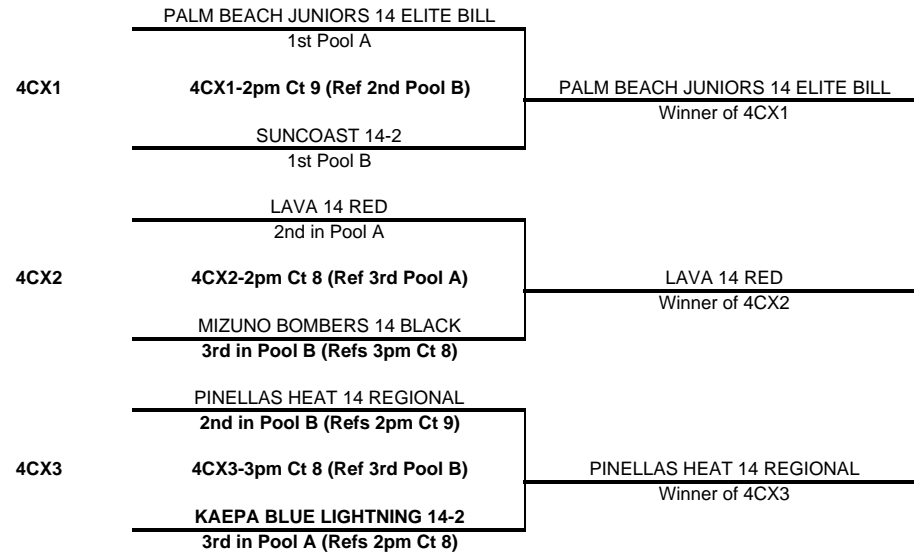

Pool D Cass Gym		Matches		Games			Points			Finish
		Won	Lost	Won	Lost	%	Scored	Opponent	%	
1	MAV 14 TRAVEL	2	1	5	3	0.63	167	146	1.144	2nd
2	TAMPA UNITED 14 REGIONAL	0	3	2	6	0.25	156	167	0.934	4th
3	BRANDON SPARKS 14-BLUE	1	2	2	4	0.33	114	140	0.814	3rd
4	FT MYERS 14 WHITE	3	0	6	2	0.75	165	149	1.107	1st

Day	SAT	SAT	SAT	SAT	SAT	SAT	Day
Court	21	21	21	21	21	21	Court
Time	3pm	4pm	5pm	6pm	7pm	8pm	Time
Ref	2	1	3	1	2	4	Ref
Teams	1 3	2 4	1 4	2 3	3 4	1 2	Teams
Game 1	25 18	25 17	25 17	23 25	15 25	25 21	Game 1
Game 2	25 16	24 26	23 25	17 25	15 25	19 25	Game 2
Game 3		12 15	10 15			15 9	Game 3

14 Club 1st Round Crossover Matches-Saturday