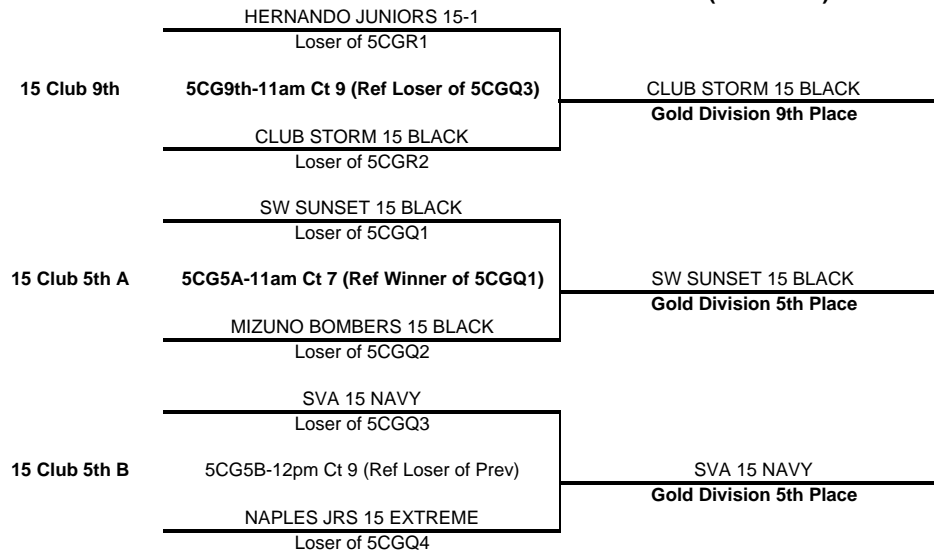

15 Club Bracket Play and Consolation Matches Schedule-Sunday (Tampa Convention Center)
Gold Bracket (continued)