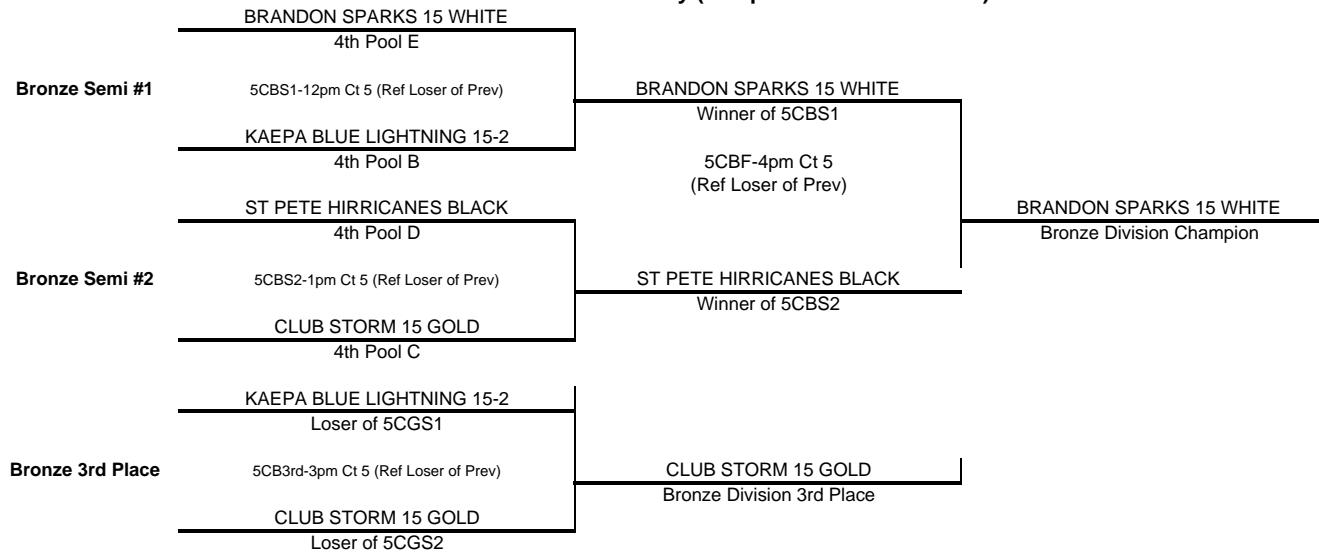

15 Club Bracket Play and Consolation Matches Schedule-Sunday (Tampa Convention Center)
Gold Bracket (continued)

15 Club Silver Bracket (Tampa Convention Center)

Bronze Division-Sunday (Tampa Convention Center)