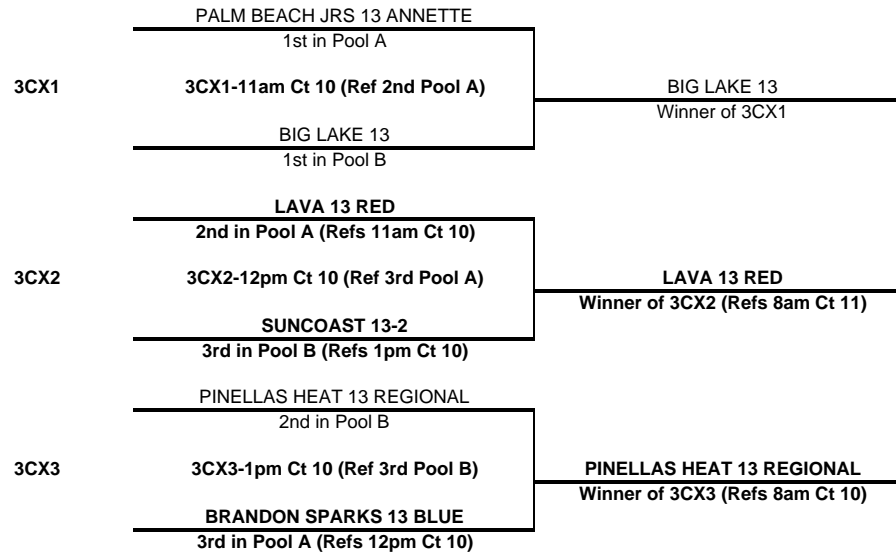

Pool D Tampa Convention Center		Matches		Games			Points			Finish
		Won	Lost	Won	Lost	%	Scored	Opponent	%	
1	HERNANDO JRS 13-1	1	2	2	4	0.33	129	134	0.963	3rd
2	TAMPA UNITED 13 REGIONAL	2	1	5	2	0.71	148	124	1.194	2nd
3	FT MYERS 13 BLUE	3	0	6	1	0.86	158	113	1.398	1st
4	LAVA 13 WHITE	0	3	0	6	0.00	86	150	0.573	4th

Day	SAT		SAT		SAT		SAT		SAT		SAT		Day
Court	12		12		12		12		12		12		Court
Time	8am		9am		10am		11am		12pm		1pm		Time
Ref	2		1		3		1		2		4		Ref
Teams	1	3	2	4	1	4	2	3	3	4	1	2	Teams
Game 1	17	25	25	11	25	19	18	25	25	14	21	25	Game 1
Game 2	20	25	25	13	25	15	25	18	25	14	21	25	Game 2
Game 3							5	15					Game 3

13 Club 1st Round Crossover Matches-Saturday