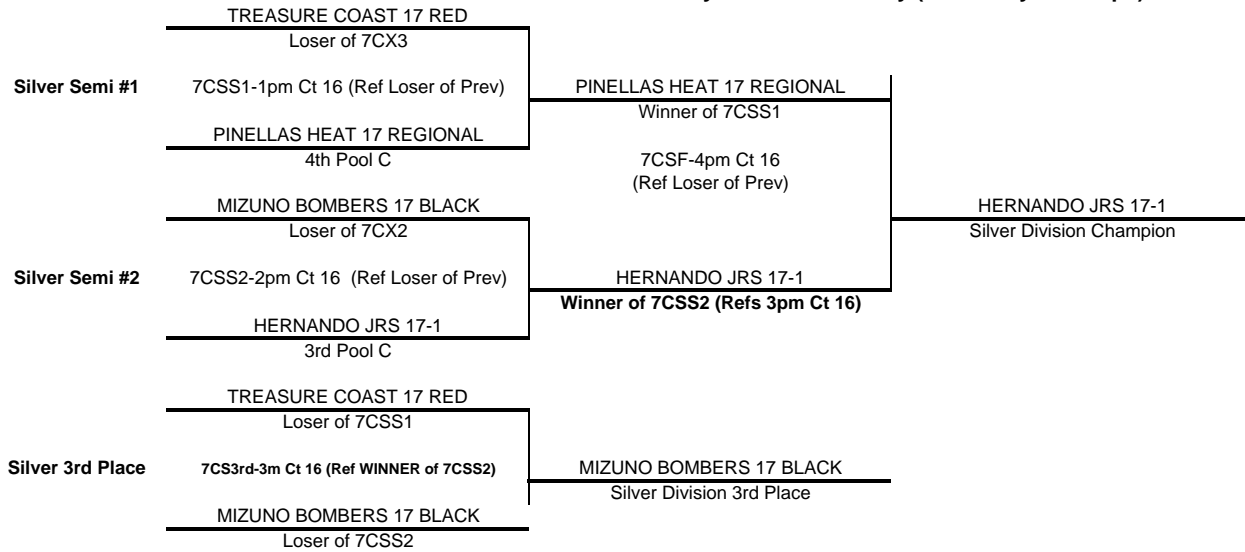

Silver Bracket Pool Play Schedule-Sunday (University of Tampa)