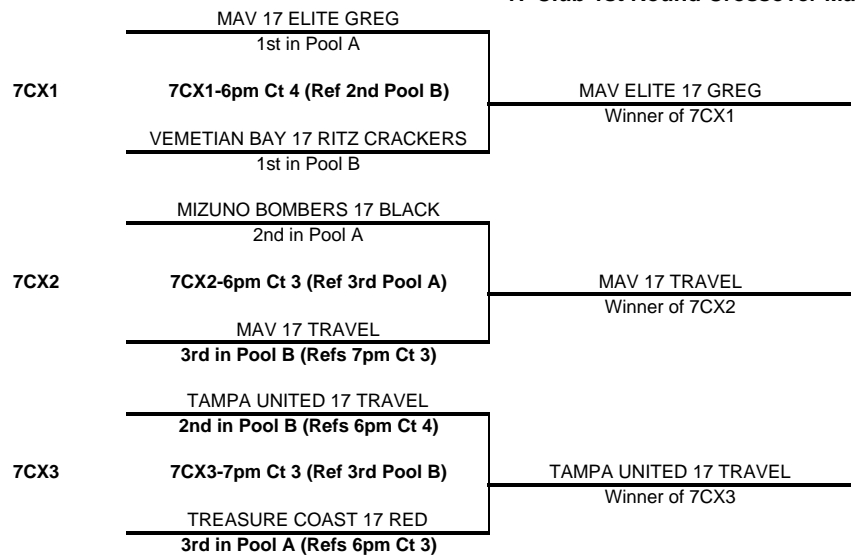

17 Club 1st Round Crossover Matches-Saturday

**17 Club Power Pool Play and Bracket Matches Schedule-Sunday
Gold Bracket-Tampa Convention Center**

Pool AA Pool Tampa Convention Center **3rd Place in Pool Refs 3pm Ct 2!!!		Matches		Games			Points			Finish
		Won	Lost	Won	Lost	%	Scored	Opponent	%	
1	MAV ELITE 17 GREG	2	0	4	1	0.80	111	77	1.442	1st
2	TAMPA UNITED 17 TRAVEL	0	2	1	4	0.20	83	111	0.748	3rd
3	MAV 17 ELITE TONY	1	1	2	2	0.50	78	84	0.929	2nd

Day	SUN		SUN		SUN		Day
Court	2		2		2		Court
Time	12pm		1pm		2pm		Time
Ref	2		1		3		Ref
Teams	1	3	2	3	1	2	Teams
Game 1	25	13	17	25	25	13	Game 1
Game 2	25	15	17	25	21	25	Game 2
Game 3			15	11			Game 3

Pool BB Tampa Convention Center		Matches		Games			Points			Finish
		Won	Lost	Won	Lost	%	Scored	Opponent	%	
1	VENETIAN BAY 17 RITZ CRACKERS	1	1	2	2	0.50	93	96	0.969	2nd
2	BRANDON SPARKS 17 BLUE	2	0	4	1	0.80	108	82	1.317	1st
3	MAV 17 TRAVEL	0	2	1	4	0.20	85	108	0.787	3rd

Day	SUN		SUN		SUN		Day
Court	3		3		3		Court
Time	11am		12pm		1pm		Time
Ref	2		1		3		Ref
Teams	1	3	2	3	1	2	Teams
Game 1	25	23	25	7	22	25	Game 1
Game 2	25	23	18	25	21	25	Game 2
Game 3			15	7			Game 3