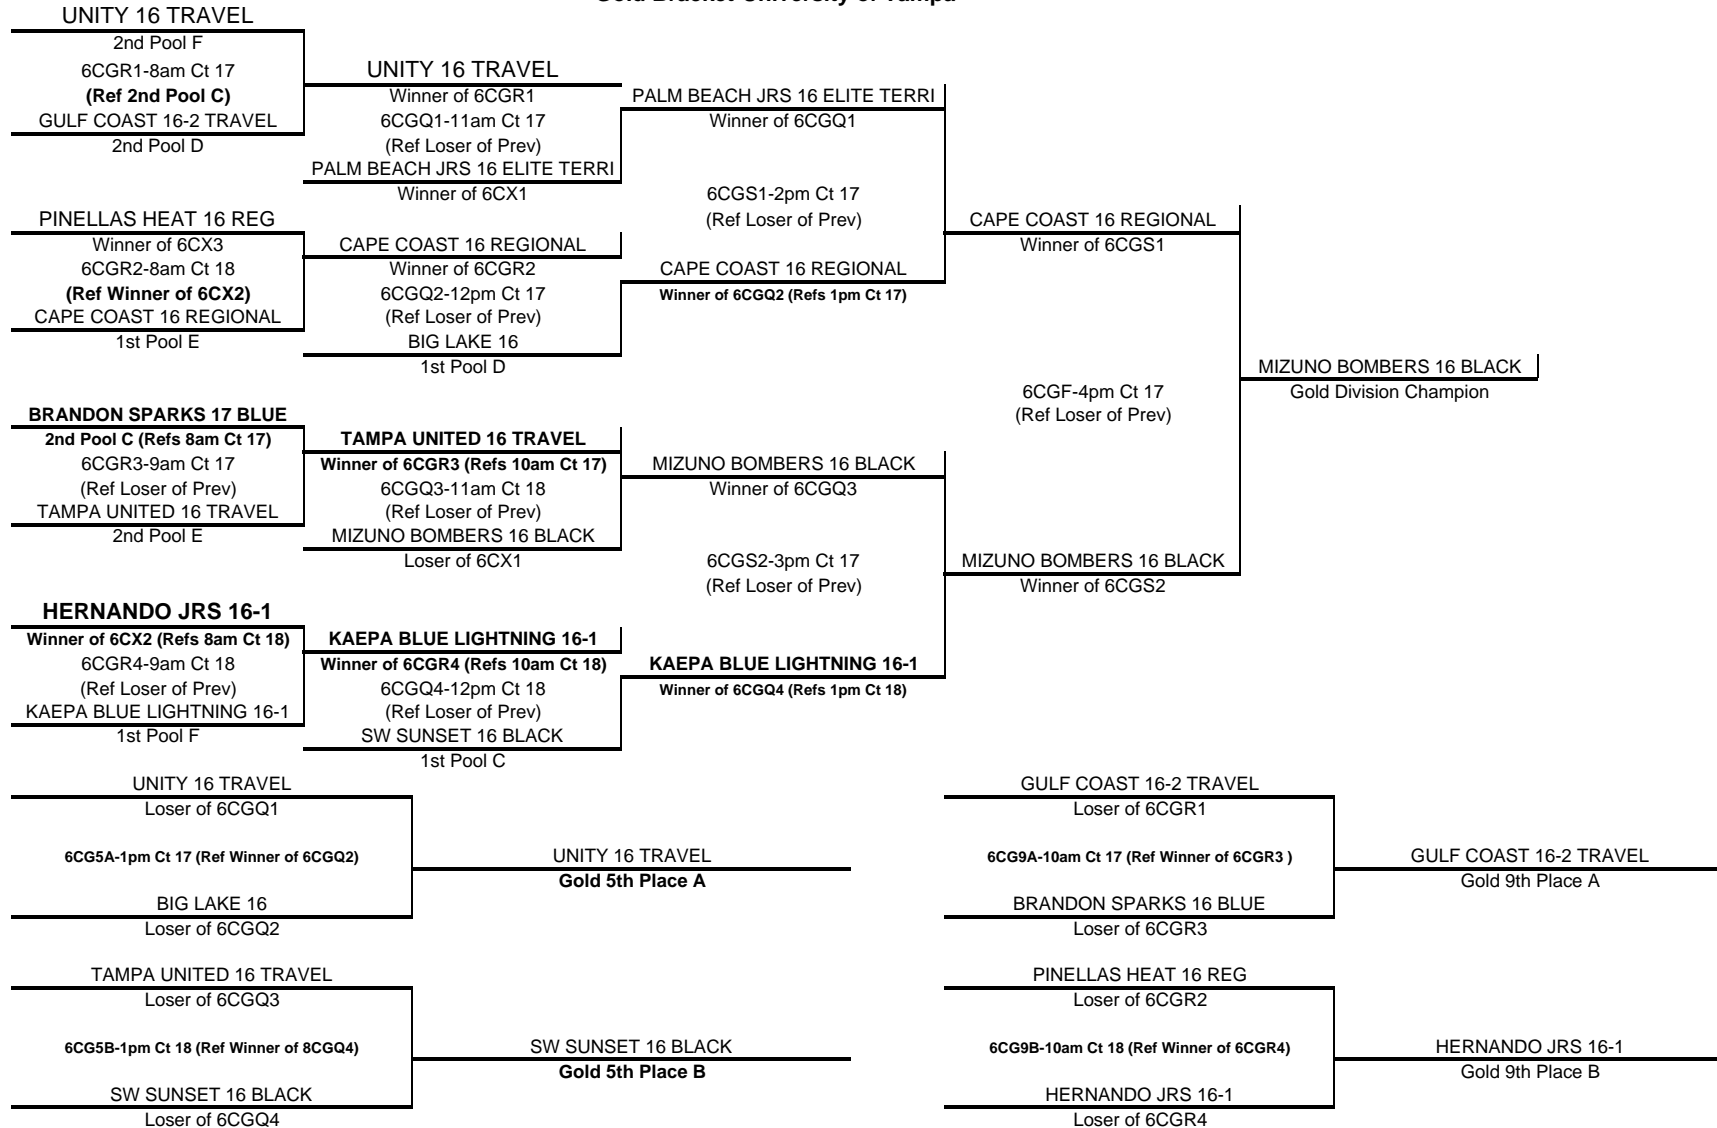

16 Club Bracket Play and Consolation Matches Schedule-Sunday
Gold Bracket-University of Tampa

16 Club Silver Division Power Pool Play and Bracket Matches Schedule-Sunday (Tampa Convention Center)

UPDATED: 4/4/08 3:45pm

Pool AA Pool Tampa Convention Center		Matches		Games			Points			Finish
		Won	Lost	Won	Lost	%	Scored	Opponent	%	
1	NAPLES JRS 16 REGIONAL	0	2	0	4	0.00	56	100	0.560	3rd
2	TREASURE COAST 16 RED	1	1	3	2	0.60	106	75	1.413	2nd
3	CLUB STORM 16 GOLD	2	0	4	1	0.80	107	94	1.138	1st

Day	SUN	SUN	SUN				Day
Court	1	1	1				Court
Time	11am	12pm	1pm				Time
Ref	2	1	3				Ref
Teams	1 3	2 3	1 2				Teams
Game 1	16 25	25 17	8 25				Game 1
Game 2	22 25	21 25	10 25				Game 2
Game 3		10 15					Game 3

Pool BB Tampa Convention Center		Matches		Games			Points			Finish
	**3rd Place in Pool Refs 4pm Ct 11	Won	Lost	Won	Lost	%	Scored	Opponent	%	
1	MAV 16 TRAVEL	0	2	2	4	0.33	103	119	0.866	3rd
2	CLUB STORM 16 SILVER	1	1	2	3	0.40	84	115	0.730	2nd
3	LAVA 16 RED	2	0	4	1	0.80	109	62	1.758	1st

Day	SUN	SUN	SUN				Day
Court	9	9	9				Court
Time	1pm	2pm	3pm				Time
Ref	2	1	3				Ref
Teams	1 3	2 3	1 2				Teams
Game 1	5 25	11 25	25 16				Game 1
Game 2	25 19	13 25	23 25				Game 2
Game 3	8 15		17 19				Game 3