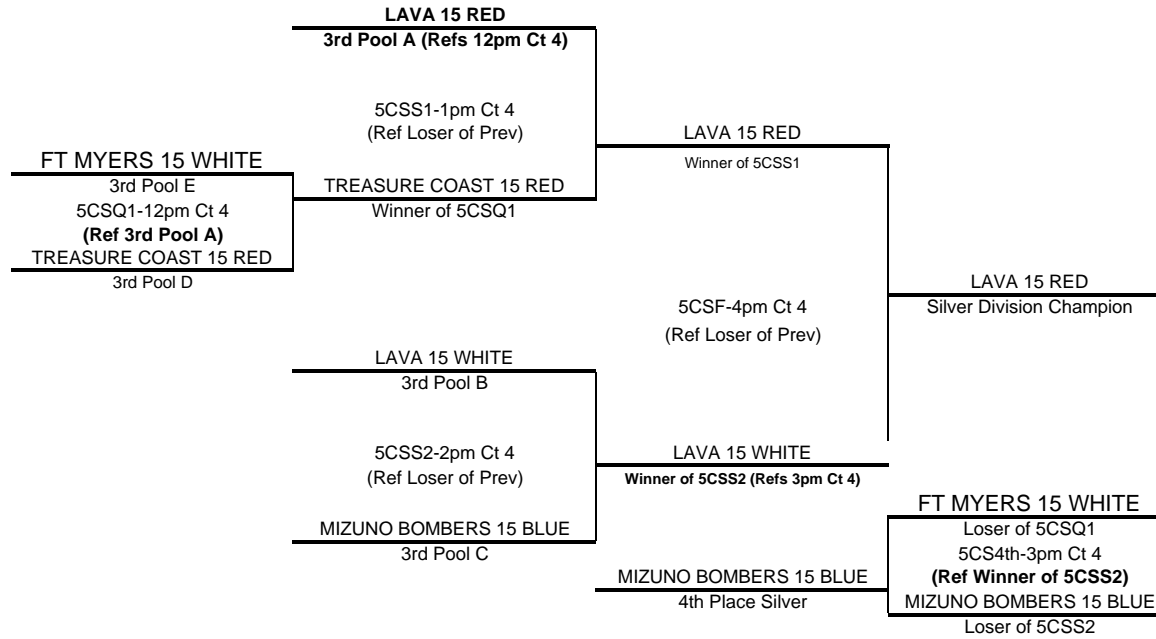

15 Club Silver Bracket (Tampa Convention Center)