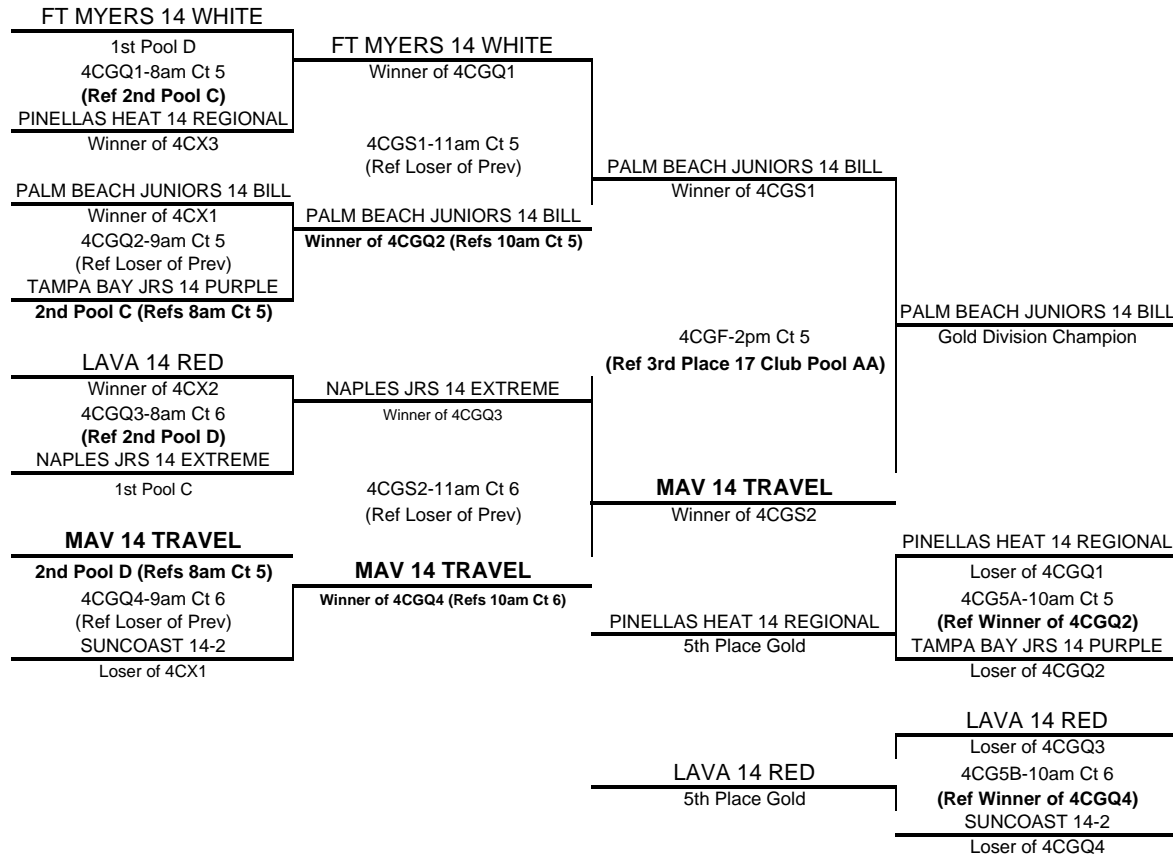

**14 Club Bracket Play and Consolation Matches Schedule-Sunday (Tampa Convention Center)
Gold Bracket**

14 Club Silver Division Power Pool Play and Bracket Matches Schedule-Sunday (Tampa Convention Center)

Pool AA Pool Tampa Convention Center		Matches		Games			Points			Finish
		Won	Lost	Won	Lost	%	Scored	Opponent	%	
1	KAEPA BLUE LIGHTNING 14-2	1	1	2	3	0.40	80	95	0.842	2nd
2	BRANDON SPARKS 14 BLUE	2	0	4	0	1.00	101	65	1.554	1st
3	LAVA 14 WHITE	0	2	1	4	0.20	87	108	0.806	3rd

Day	SUN	SUN	SUN				Day
Court	11	11	11				Court
Time	11am	12pm	1pm				Time
Ref	2	1	3				Ref
Teams	1 3	2 3	1 2				Teams
Game 1	17 25	26 24	13 25				Game 1
Game 2	25 8	25 18	10 25				Game 2
Game 3	15 12						Game 3

Pool BB Tampa Convention Center **3rd Place in Pool Refs 2pm Ct 12		Matches		Games			Points			Finish
		Won	Lost	Won	Lost	%	Scored	Opponent	%	
1	MIZUNO BOMBERS 14 BLACK	1	1	3	2	0.60	111	94	1.181	1st
2	CLUB STORM 14	1	1	3	3	0.50	119	122	0.975	2nd
3	TAMPA UNITED 14 REGIONAL	1	1	2	3	0.40	92	106	0.868	3rd

Day	SUN	SUN	SUN				Day
Court	12	12	12				Court
Time	11am	12pm	1pm				Time
Ref	2	1	3				Ref
Teams	1 3	2 3	1 2				Teams
Game 1	25 18	20 25	25 23				Game 1
Game 2	25 13	25 21	23 25				Game 2
Game 3		11 15	13 15				Game 3