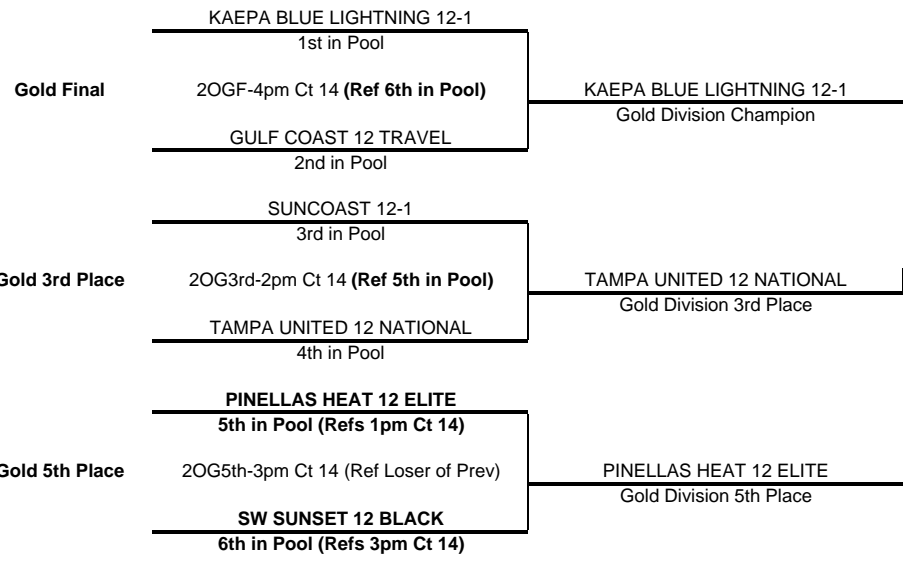

**2008 Florida Pre-Qualifier
12 Open
Pool Play Schedule-Saturday**

Pool A Tampa Convention Center		Matches		Games			Points			Finish
**This pool will take a 30-minute break between after the 4pm matches!!!		Won	Lost	Won	Lost	%	Scored	Opponent	%	
1	GULF COAST 12 TRAVEL	4	1	9	3	0.75	252	205	1.229	2nd
2	TAMPA UNITED 12 NATIONAL	2	3	5	7	0.42	210	246	0.854	4th
3	PINELLAS HEAT 12 ELITE	2	3	4	6	0.40	205	212	0.967	5th
4	SOUTHWEST SUNSET 12 BLACK	0	5	2	10	0.17	176	271	0.649	6th
5	SUNCOAST 12-1	2	3	6	7	0.46	245	264	0.928	3rd
6	KAEPAL BLUE LIGHTNING 12-1	5	0	10	2	0.83	267	157	1.701	1st

Day	SAT		SAT		SAT		SAT		SAT		SAT		Day
Court	14		14		14		14		14		14		Court
Time	2pm		3pm		4pm		5pm		6pm		7pm		Time
Ref	1		4		6		1		3		5		Ref
Teams	4	6	1	6	1	4	3	6	1	5	1	3	Teams
Game 1	12	25	11	25	20	25	7	25	25	19	25	20	Game 1
Game 2	10	25	25	15	25	8	22	25	25	15	25	17	Game 2
Game 3			6	15	15	4							Game 3
Day	SAT		SAT		SAT		SAT		SAT		SAT		Day
Court	15		15		15		15		15		15		Court
Time	2pm		3pm		4pm		5pm		6pm		7pm		Time
Ref	2		3		5		2		4		6		Ref
Teams	3	5	2	5	2	3	4	5	2	6	2	4	Teams
Game 1	20	25	25	23	16	25	19	25	12	25	25	20	Game 1
Game 2	19	25	16	25	23	25	25	21	11	25	25	17	Game 2
Game 3			15	11			13	15					Game 3

Pool Play Schedule-Sunday (Tampa Convention Center)

Day	SUN		SUN		SUN		Day
Court	14		14		14		Court
Time	11am		12pm		1pm		Time
Ref	1		2		3		Ref
Teams	5	6	3	4	1	2	Teams
Game 1	25	22	25	14	25	20	Game 1
Game 2	14	25	25	9	25	22	Game 2
Game 3	2	15					Game 3

12 Open Gold Final Matches Schedule-Sunday (Tampa Convention Center)