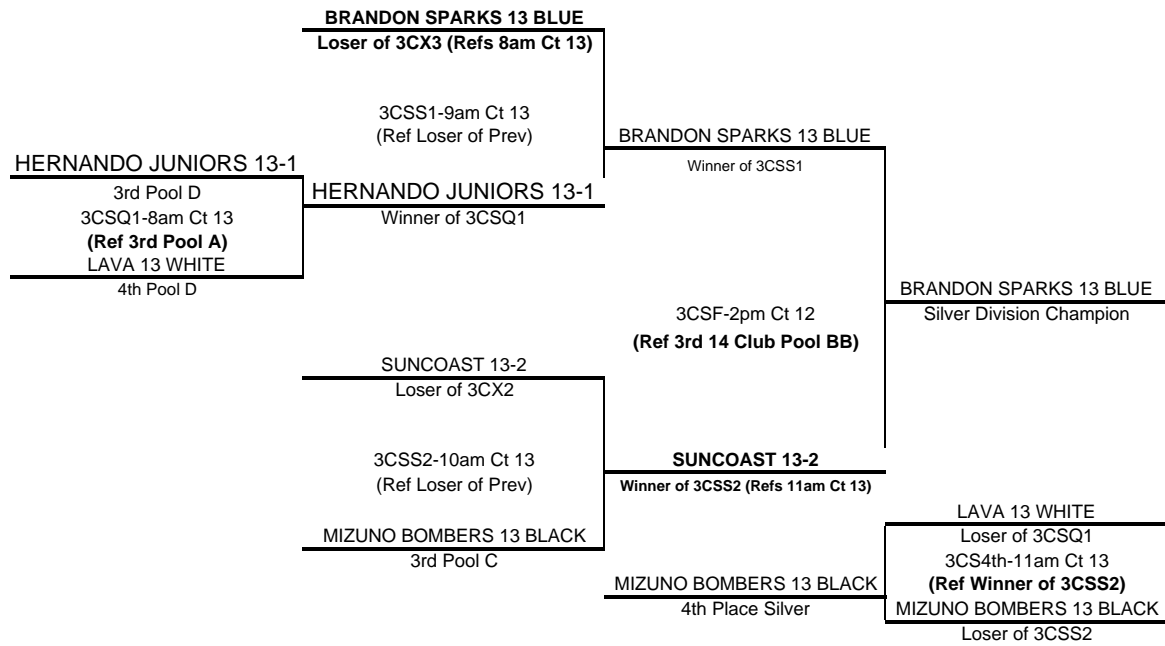

13 Club Silver Bracket (Tampa Convention Center)

**2008 Florida Pre-Qualifier
12 Open
Pool Play Schedule-Saturday**

Pool A Tampa Convention Center		Matches		Games			Points			Finish
**This pool will take a 30-minute break between after the 4pm matches!!!		Won	Lost	Won	Lost	%	Scored	Opponent	%	
1	GULF COAST 12 TRAVEL	4	1	9	3	0.75	252	205	1.229	2nd
2	TAMPA UNITED 12 NATIONAL	2	3	5	7	0.42	210	246	0.854	4th
3	PINELLAS HEAT 12 ELITE	2	3	4	6	0.40	205	212	0.967	5th
4	SOUTHWEST SUNSET 12 BLACK	0	5	2	10	0.17	176	271	0.649	6th
5	SUNCOAST 12-1	2	3	6	7	0.46	245	264	0.928	3rd
6	KAEPAL BLUE LIGHTNING 12-1	5	0	10	2	0.83	267	157	1.701	1st

Day	SAT		SAT		SAT		SAT		SAT		SAT		Day
Court	14		14		14		14		14		14		Court
Time	2pm		3pm		4pm		5pm		6pm		7pm		Time
Ref	1		4		6		1		3		5		Ref
Teams	4	6	1	6	1	4	3	6	1	5	1	3	Teams
Game 1	12	25	11	25	20	25	7	25	25	19	25	20	Game 1
Game 2	10	25	25	15	25	8	22	25	25	15	25	17	Game 2
Game 3			6	15	15	4							Game 3
Day	SAT		SAT		SAT		SAT		SAT		SAT		Day
Court	15		15		15		15		15		15		Court
Time	2pm		3pm		4pm		5pm		6pm		7pm		Time
Ref	2		3		5		2		4		6		Ref
Teams	3	5	2	5	2	3	4	5	2	6	2	4	Teams
Game 1	20	25	25	23	16	25	19	25	12	25	25	20	Game 1
Game 2	19	25	16	25	23	25	25	21	11	25	25	17	Game 2
Game 3			15	11			13	15					Game 3

Pool Play Schedule-Sunday (Tampa Convention Center)

Day	SUN		SUN		SUN		Day
Court	14		14		14		Court
Time	11am		12pm		1pm		Time
Ref	1		2		3		Ref
Teams	5	6	3	4	1	2	Teams
Game 1	25	22	25	14	25	20	Game 1
Game 2	14	25	25	9	25	22	Game 2
Game 3	2	15					Game 3