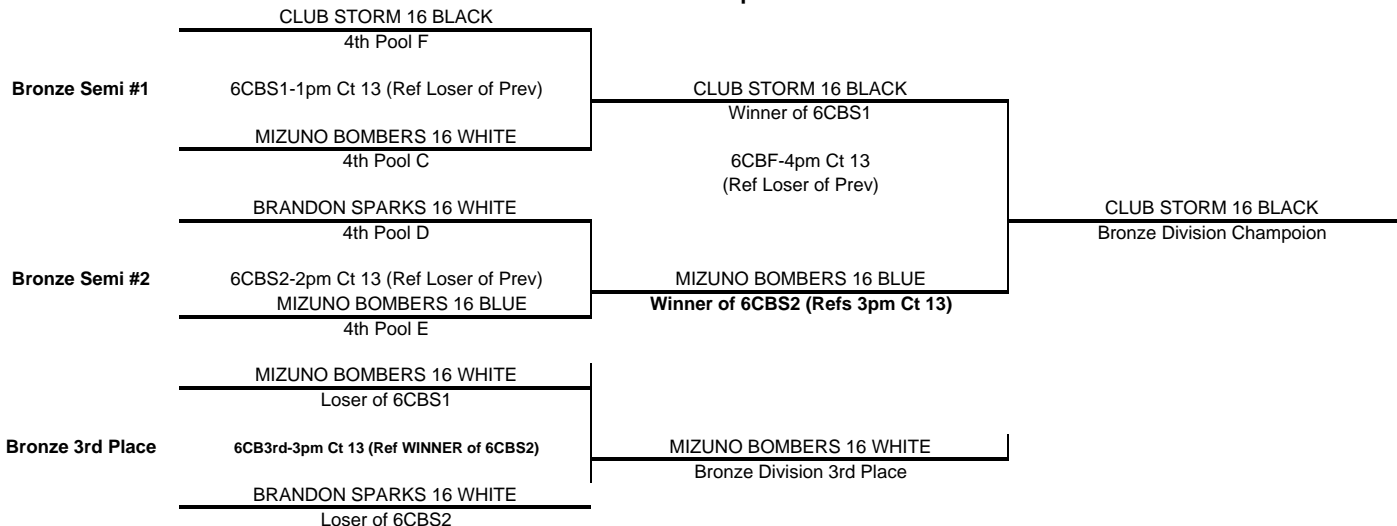

Bronze Division-Tampa Convention Center