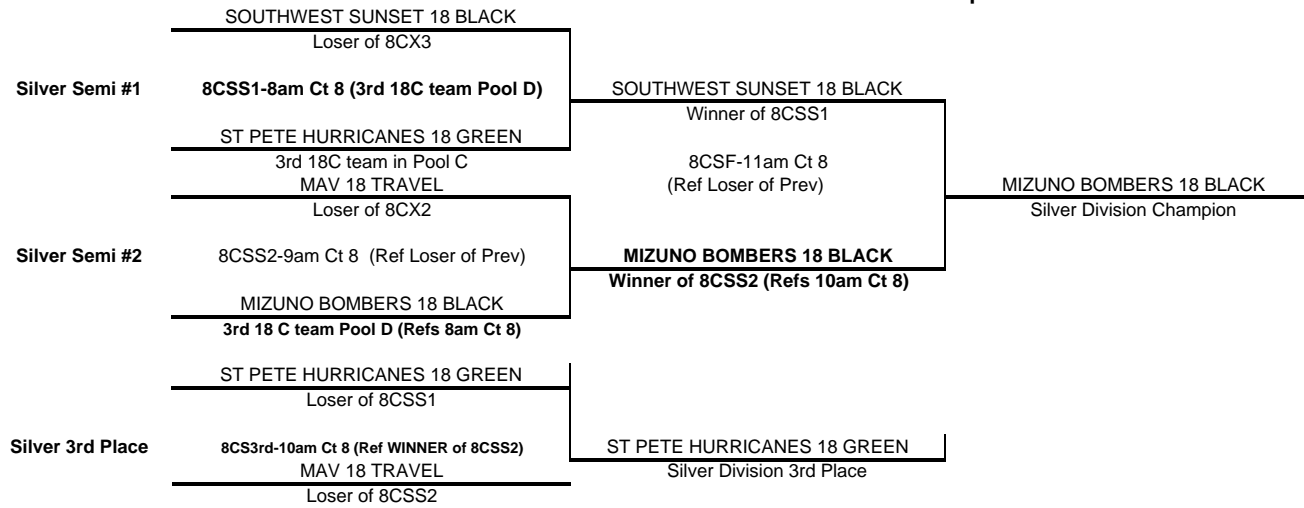

Silver Division-Tampa Convention Center

2008 Florida Pre-Qualifier

17 Open

1st Round Pool Play Schedule-Saturday (Tampa Convention Center)

Pool A Tampa Convention Center				Matches		Games			Points			Finish
				Won	Lost	Won	Lost	%	Scored	Opponent	%	
1	PINELLAS HEAT 17 ELITE			2	0	4	0	1.00	100	63	1.587	1st
2	GULF COAST 17 TRAVEL			0	2	0	4	0.00	78	101	0.772	3rd
3	TAMPA UNITED 17 NATIONAL			1	1	2	2	0.50	78	92	0.848	2nd

Day	SAT		SAT		SAT		Day
Court	3		3		3		Court
Time	8am		9am		10am		Time
Ref	2		1		3		Ref
Teams	1	3	2	3	1	2	Teams
Game 1	25	18	18	25	25	20	Game 1
Game 2	25	9	24	26	25	16	Game 2
Game 3							Game 3

Pool B Tampa Convention Center				Matches		Games			Points			Finish
				Won	Lost	Won	Lost	%	Scored	Opponent	%	
1	UNITY 17 NATIONAL			2	0	4	1	0.80	110	94	1.170	1st
2	PVA LIGHTNING 17-1			1	1	2	3	0.40	105	95	1.105	2nd
3	CLUB STORM 17s			0	2	2	4	0.33	95	121	0.785	3rd

Day	SAT		SAT		SAT		Day
Court	4		4		4		Court
Time	8am		9am		10am		Time
Ref	2		1		3		Ref
Teams	1	3	2	3	1	2	Teams
Game 1	25	21	25	7	25	22	Game 1
Game 2	20	25	21	25	25	22	Game 2
Game 3	15	4	15	13			Game 3

Pool C Tampa Convention Center				Matches		Games			Points			Finish
				Won	Lost	Won	Lost	%	Scored	Opponent	%	
1	SUNCOAST 17-1			1	1	2	2	0.50	85	91	0.934	2nd
2	FLORIDA ELITE VOLLEYBALL 17-1			2	0	4	1	0.80	113	92	1.228	1st
3	FORT MYERS 17-BLUE			0	2	1	4	0.20	99	114	0.868	3rd

Day	SAT		SAT		SAT		Day
Court	5		5		5		Court
Time	8am		9am		10am		Time
Ref	2		1		3		Ref
Teams	1	3	2	3	1	2	Teams
Game 1	26	24	23	25	21	25	Game 1
Game 2	25	17	25	22	13	25	Game 2
Game 3			15	11			Game 3