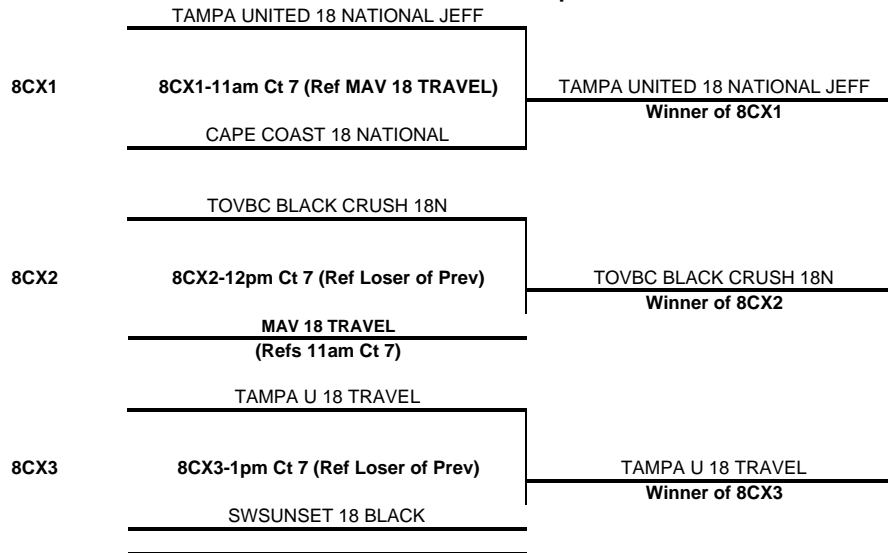

Pool D Tampa Convention Center		Matches		Games			Points			Finish
		Won	Lost	Won	Lost	%	Scored	Opponent	%	
1	18Open-SVA 18 NATIONAL	1	2	2	4	0.33	144	137	1.051	
2	MIZUNO BOMBERS 18 BLACK	0	3	0	6	0.00	106	150	0.707	3rd 18C
3	LAVA 18 RED	3	0	6	0	1.00	153	128	1.195	1st 18C
4	MVA 18	2	1	4	2	0.67	139	127	1.094	2nd 18C

Day	SAT		SAT		SAT		SAT		SAT		SAT		Day
Court	2		2		2		2		2		2		Court
Time	8am		9am		10am		11am		12pm		1pm		Time
Ref	2		1		3		1		2		4		Ref
Teams	1	3	2	4	1	4	2	3	3	4	1	2	Teams
Game 1	26	28	14	25	23	25	20	25	25	20	25	12	Game 1
Game 2	21	25	16	25	24	26	23	25	25	18	25	21	Game 2
Game 3													Game 3

18 Open/Club 1st Round Crossover Matches-Saturday