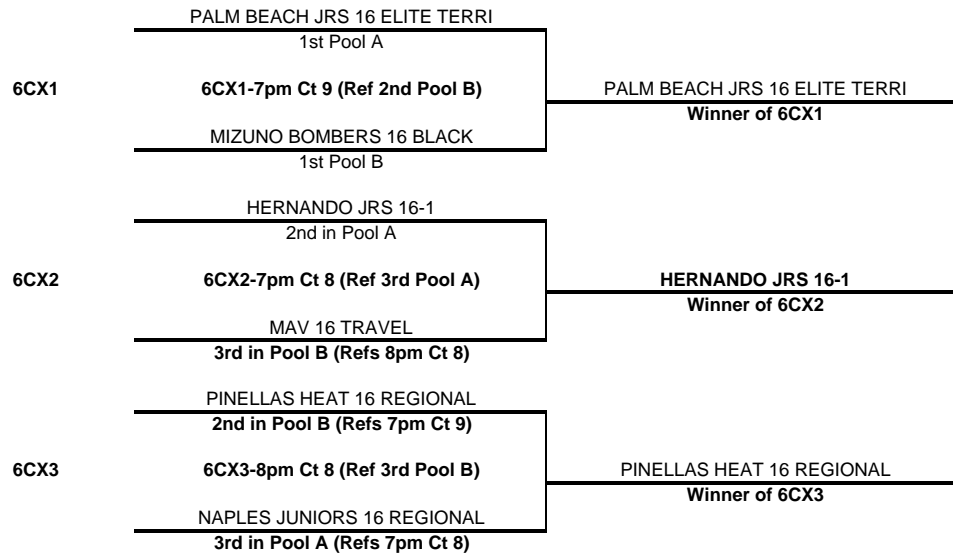

Pool D Tampa Convention Center				Matches		Games			Points			Finish
				Won	Lost	Won	Lost	%	Scored	Opponent	%	
1	TREASURE COAST 16 RED			1	2	3	4	0.43	138	155	0.890	3rd
2	GULF COAST 16-2 TRAVEL			2	1	4	3	0.57	150	144	1.042	2nd
3	BIG LAKE 16			3	0	6	0	1.00	150	92	1.630	1st
4	BRANDON SPARKS 16 WHITE			0	3	0	6	0.00	105	152	0.691	4th

Day	SAT		SAT		SAT		SAT		SAT		SAT		Day
Court	11		11		11		11		11		11		Court
Time	3pm		4pm		5pm		6pm		7pm		8pm		Time
Ref	2		1		3		1		2		4		Ref
Teams	1	3	2	4	1	4	2	3	3	4	1	2	Teams
Game 1	15	25	27	25	25	23	12	25	25	20	14	25	Game 1
Game 2	16	25	25	12	25	14	18	25	25	11	30	28	Game 2
Game 3											13	15	Game 3

Pool E Tampa Convention Center				Matches		Games			Points			Finish
				Won	Lost	Won	Lost	%	Scored	Opponent	%	
1	TAMPA UNITED 16 TRAVEL			2	1	4	3	0.57	151	150	1.007	2nd
2	MIZUNO BOMBERS 16 BLUE			0	3	0	6	0.00	132	153	0.863	4th
3	CAPE COAST 16 REGIONAL			3	0	6	0	1.00	152	115	1.322	1st
4	CLUB STORM 16 GOLD			1	2	3	4	0.43	140	157	0.892	3rd

Day	SAT		SAT		SAT		SAT		SAT		SAT		Day
Court	12		12		12		12		12		12		Court
Time	3pm		4pm		5pm		6pm		7pm		8pm		Time
Ref	2		1		3		1		2		4		Ref
Teams	1	3	2	4	1	4	2	3	3	4	1	2	Teams
Game 1	13	25	24	26	25	20	24	26	25	14	25	20	Game 1
Game 2	24	26	20	25	23	25	20	25	25	20	26	24	Game 2
Game 3					15	10							Game 3

Pool F Tampa Convention Center				Matches		Games			Points			Finish
				Won	Lost	Won	Lost	%	Scored	Opponent	%	
1	KAEPA BLUE LIGHTNING 16-1			3	0	6	1	0.86	164	111	1.477	1st
2	UNITY 16 TRAVEL			2	1	5	2	0.71	150	127	1.181	2nd
3	CLUB STORM 16 BLACK			0	3	0	6	0.00	102	150	0.680	4th
4	LAVA 16 RED			1	2	2	4	0.33	109	137	0.796	3rd

Day	SAT		SAT		SAT		SAT		SAT		SAT		Day
Court	13		13		13		13		13		13		Court
Time	3pm		4pm		5pm		6pm		7pm		8pm		Time
Ref	2		1		3		1		2		4		Ref
Teams	1	3	2	4	1	4	2	3	3	4	1	2	Teams
Game 1	25	12	25	13	25	11	25	20	16	25	25	11	Game 1
Game 2	25	20	25	17	25	18	25	13	21	25	23	25	Game 2
Game 3											16	14	Game 3

16 Club 1st Round Crossover Matches-Saturday